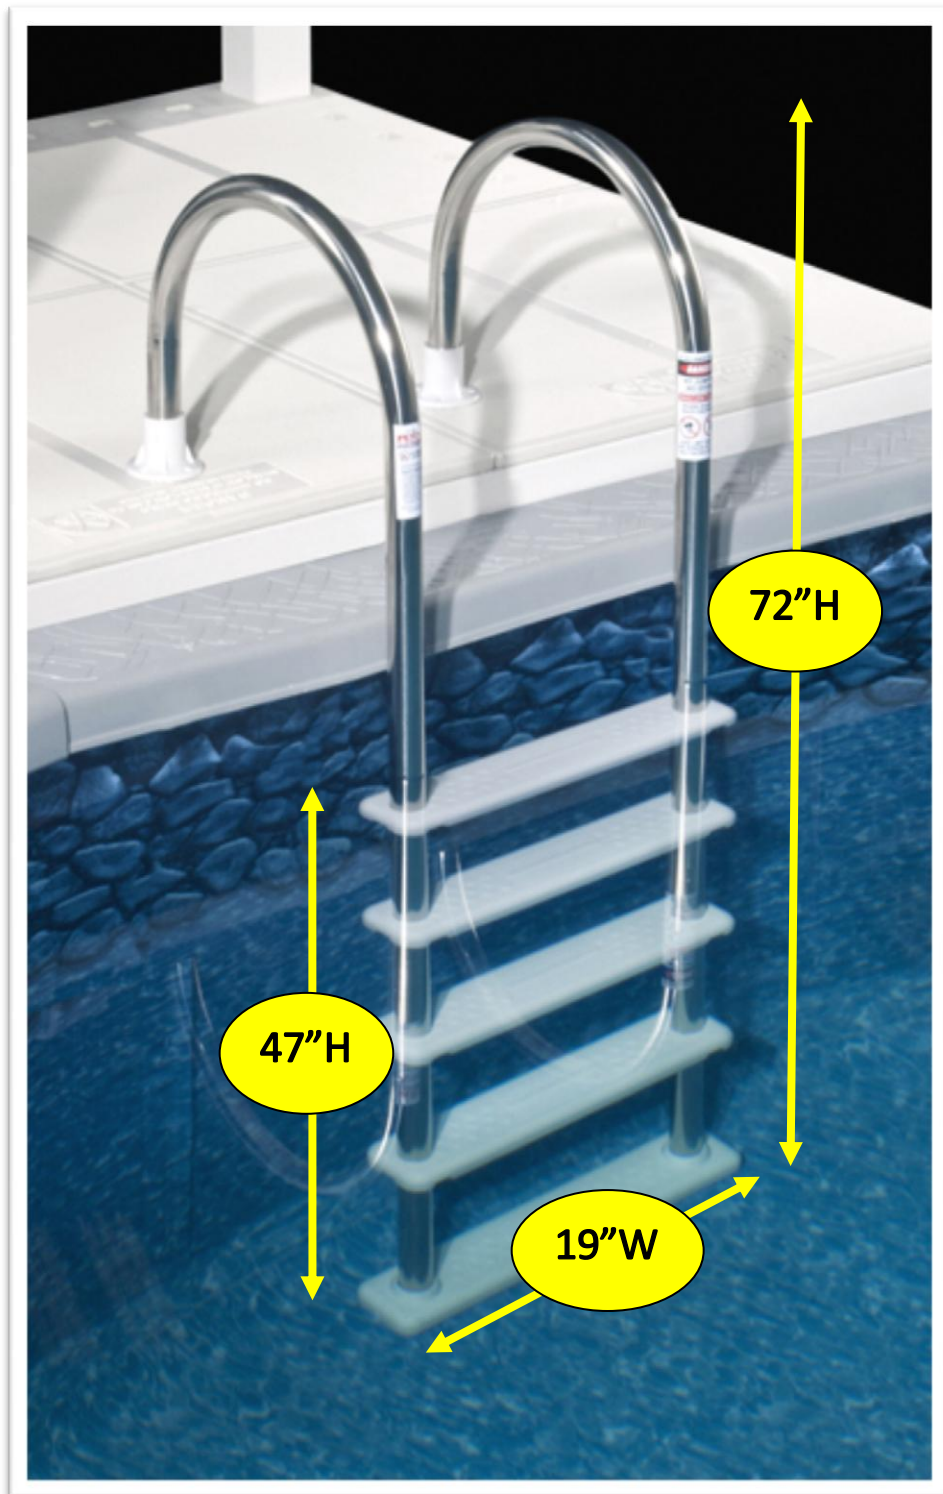

NE122SS Stainless Steel In-Pool Ladder

Max. Weight Capacity: 300 lbs