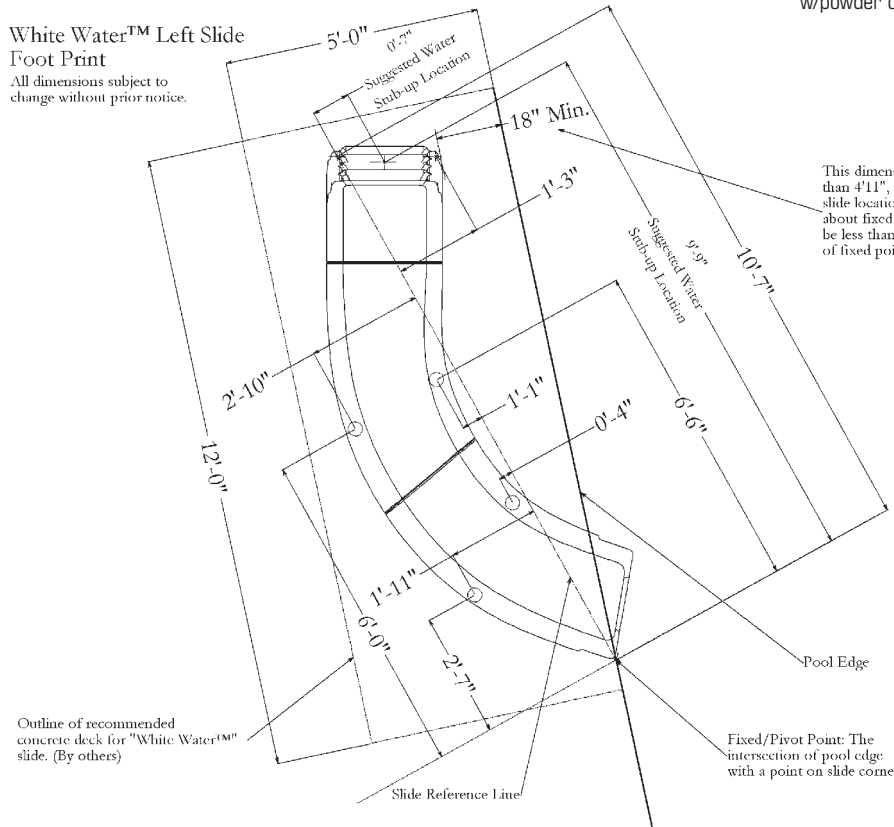

FEATURES:

- Durable & Long Lasting Acrylic & Fiberglass Construction
- Available in White, Tan, Gray & Blue
- Available in Right or Left Turn
- 48.5" High at Seating Area
- Zoom-Flume™ Water Supply System
- Stainless Steel Rails, Legs & Hardware
- Exclusive Stainless Steel Deck Flanges
- Optional Powder Coated Rails
- Discretely Sits Below a 6' Privacy Fence
- Fully Molded Steps Provide Safe Access to Slide Flume
- Weight Limit = 250 Lbs.
- Full Exploded View - pg. F18 - F19

White Water™ Footprint for RIGHT Turn Slide

FEATURES:

- Durable & Long Lasting Acrylic & Fiberglass Construction
- Available in White, Tan, Gray & Blue
- Available in Right or Left Turn
- 48.5" High at Seating Area
- Zoom-Flume™ Water Supply System
- Stainless Steel Rails, Legs & Hardware
- Exclusive Stainless Steel Deck Flanges
- Optional Powder Coated Rails
- Discretely Sits Below a 6' Privacy Fence
- Fully Molded Steps Provide Safe Access to Slide Flume
- Weight Limit = 250 Lbs.
- Full Exploded View - pg. F18 - F19

WHITE WATER™ - LEFT

DESCRIPTION	PART NUMBER
White Water Slide - left - wht	Part #WWS-CL
White Water Slide - left - blue	Part #WWS-CLB
White Water Slide - left - tan	Part #WWS-CLT
White Water Slide - left - gray	Part #WWS-CLG

White Water™ Footprint for LEFT Turn Slide

This dimension may be greater than 4'11", depending on final slide location on deck, rotated about fixed point. It must not be less than 18". (refer location of fixed point)