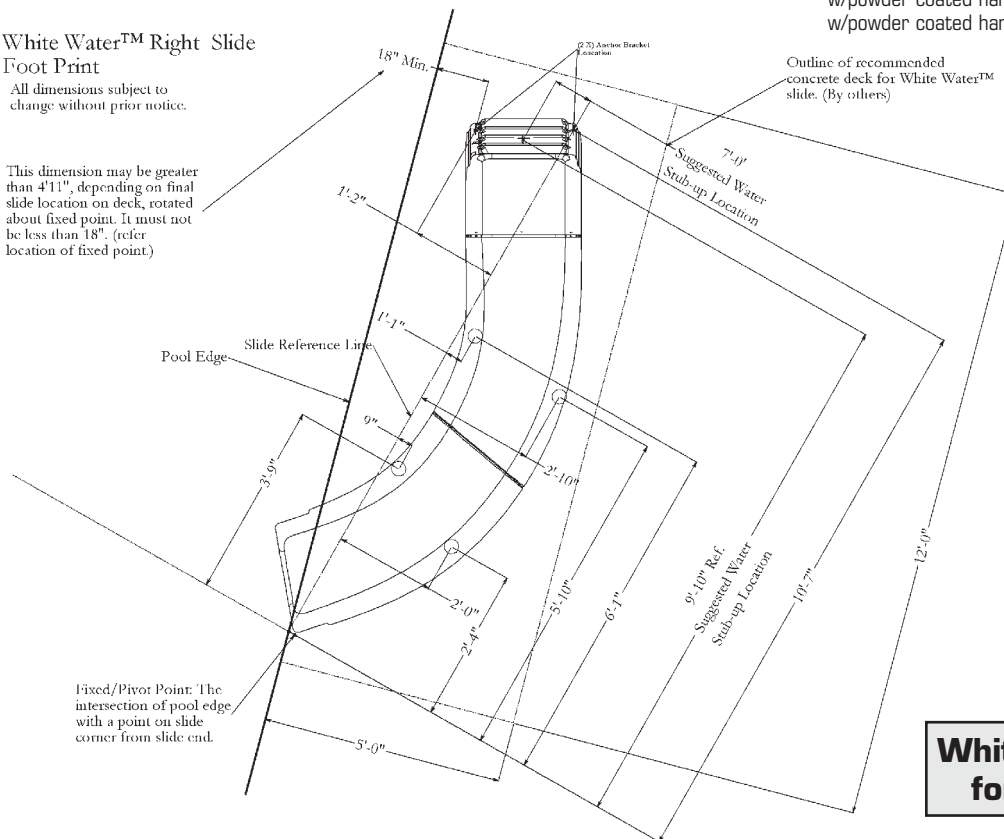

Custom Powder Coated Colors:
White -1
Earth: -3
Copper Vein: -4
Hammertone Gray: -6
Light Gray: -9
(add custom color code behind part # when ordering)

White Water™ Footprint for RIGHT Turn Slide