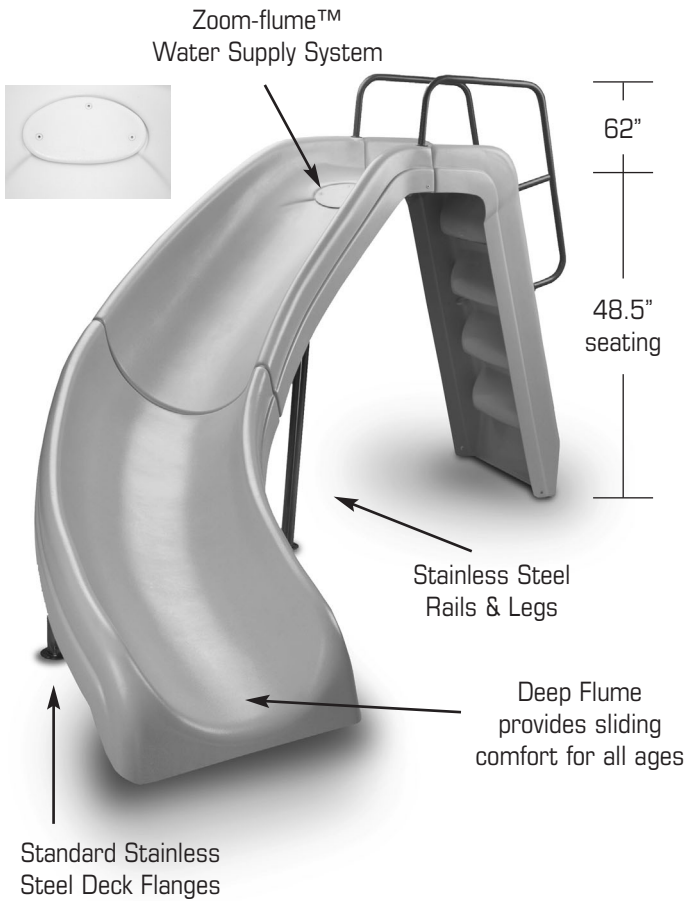

FEATURES:

- Durable & Long Lasting Acrylic & Fiberglass Construction
- Available in White, Tan, Gray & Blue
- Available in Right or Left Turn
- 48.5" High at Seating Area
- Zoom-Flume™ Water Supply System
- Stainless Steel Rails, Legs & Hardware
- Exclusive Stainless Steel Deck Flanges
- Optional Powder Coated Rails
- Discretely Sits Below a 6' Privacy Fence
- Fully Molded Steps Provide Safe Access to Slide Flume
- Weight Limit = 250 Lbs.
- Full Exploded View - pg. F18 - F19

comes w/ss hardware
 w/powder coated handrails, add **-H**
 w/powder coated handrails, legs, & deck anchors, add **-A**

White Water™ Right Slide Foot Print

All dimensions subject to change without prior notice.

This dimension may be greater than 4'11", depending on final slide location on deck, rotated about fixed point. It must not be less than 18". (refer location of fixed point.)

Custom Powder Coated Colors:
 White -1
 Earth: -3
 Copper Vein: -4
 Hammertone Gray: -6
 Light Gray: -9
(add custom color code behind part # when ordering)

White Water™ Footprint for RIGHT Turn Slide

FEATURES:

- Durable & Long Lasting Acrylic & Fiberglass Construction
- Available in White, Tan, Gray & Blue
- Available in Right or Left Turn
- 48.5" High at Seating Area
- Zoom-Flume™ Water Supply System
- Stainless Steel Rails, Legs & Hardware
- Exclusive Stainless Steel Deck Flanges
- Optional Powder Coated Rails
- Discretely Sits Below a 6' Privacy Fence
- Fully Molded Steps Provide Safe Access to Slide Flume
- Weight Limit = 250 Lbs.
- Full Exploded View - pg. F18 - F19