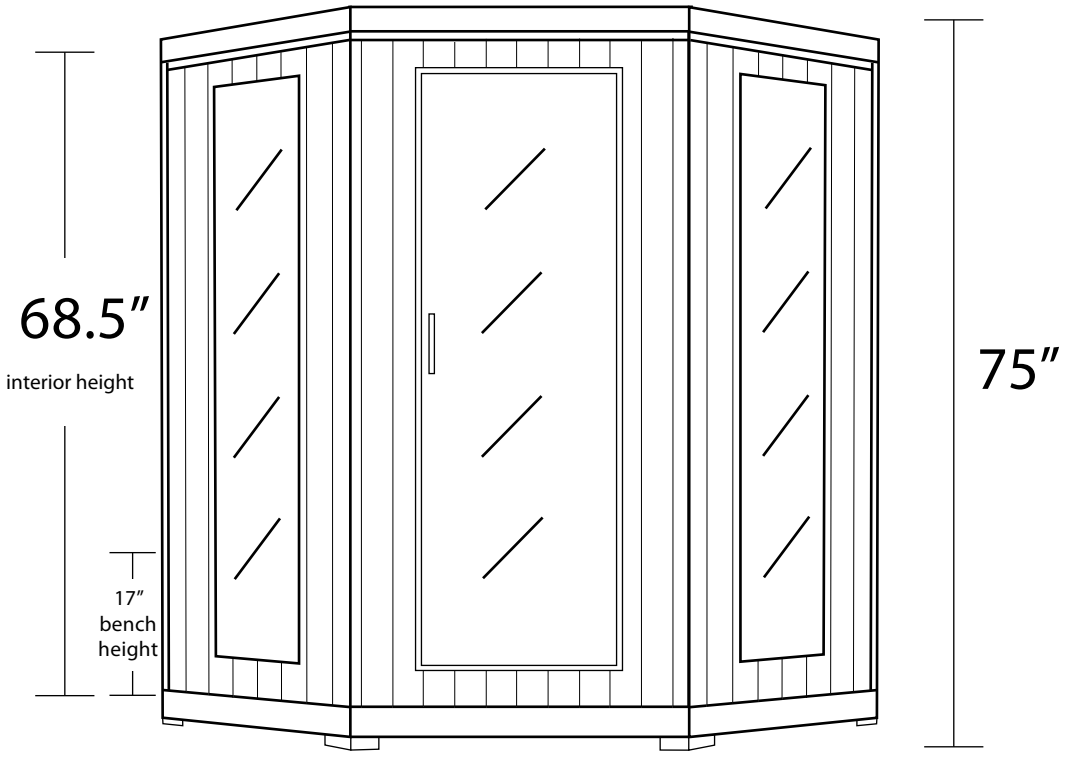

3 Person Corner Sauna

BENCH DIMENSIONS:
Depth: 17.7"
Width: 49.2"