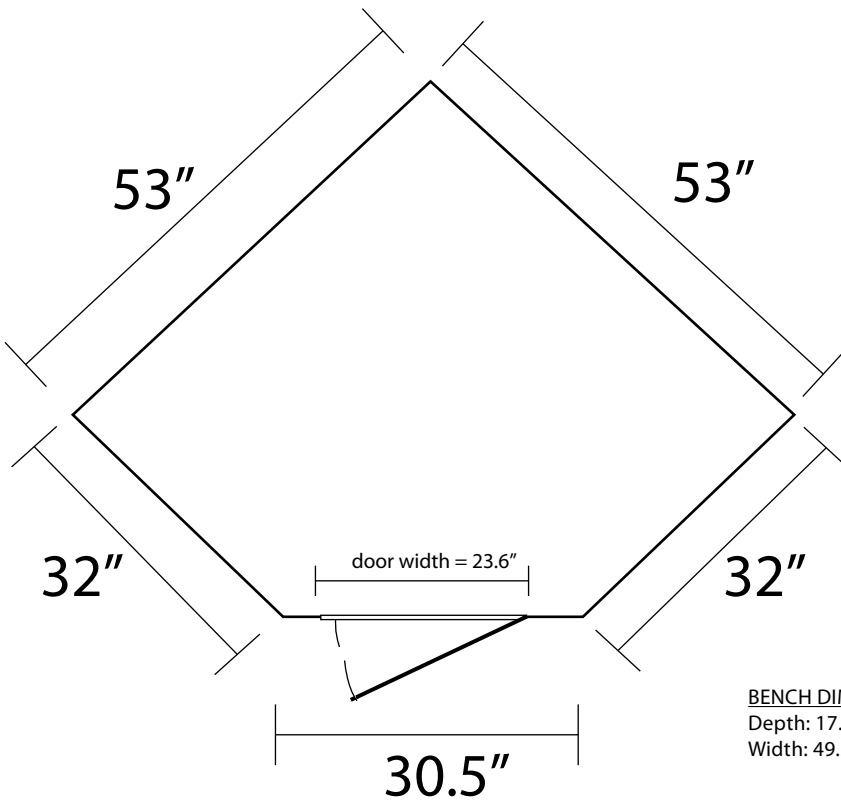

3 Person Corner Sauna

BENCH DIMENSIONS:
Depth: 17.7"
Width: 49.2"